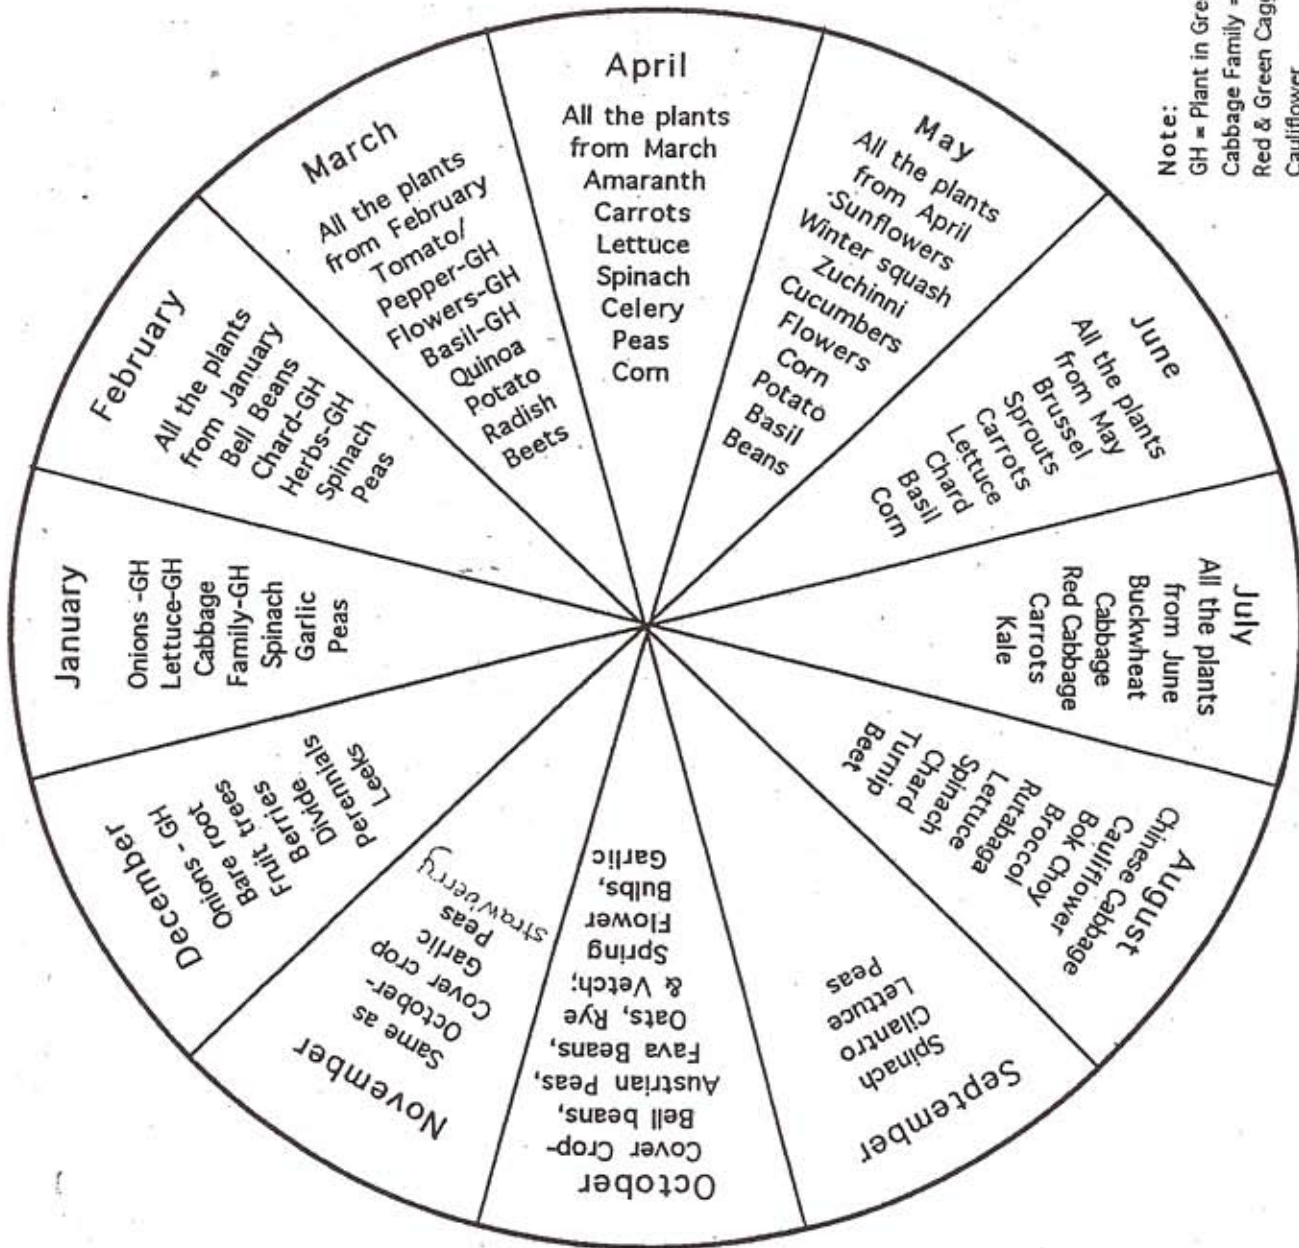

Coastal Humboldt County Garden Planting Guide

Note:
GH = Plant in Greenhouse
Cabbage Family = Broccoli,
Red & Green Cabbage,
Cauliflower